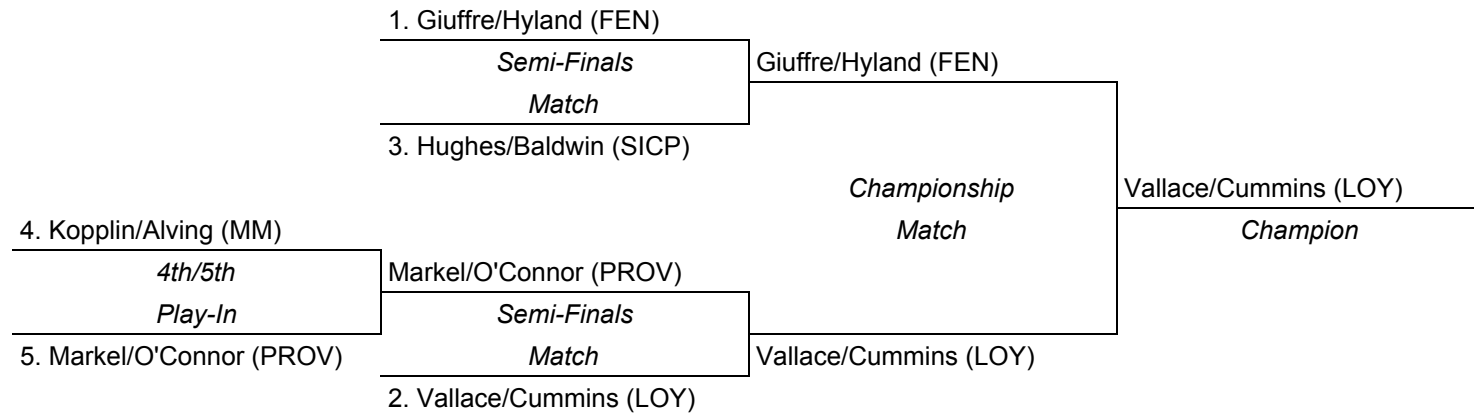

SEEDINGS

1. Spoeri/Spoeri (LOY)
2. Swanson/Hoese (SICP)
3. Lepore/Blair (FEN)
4. McGrath/Bucciferro (PROV)
5. Quinones/Connelly (MM)

SEEDINGS

1. Loveland/Dooley (LOY)
2. Brady/Dugan (FEN)
3. Wangard/McKenzie (SICP)
4. DiNolfo/Hamilton (PROV)
5. Novak/Harvey (MM)

SEEDINGS

1. Giuffre/Hyland (FEN)
2. Vallace/Cummins (LOY)
3. Hughes/Baldwin (SICP)
4. Kopplin/Alving (MM)
5. Markel/O'Connor (PROV)

	1st Singles	2nd Singles	1st Doubles	2nd Doubles	3rd Doubles	Total Points
Fenwick	4	4	4	4	4	20
Loyola	5	5	5	3	5	23
Mother McAuley	3	1	1	1	1	7
Providence	1	2	2	2	2	9
Saint Ignatius	2	3	3	5	3	16